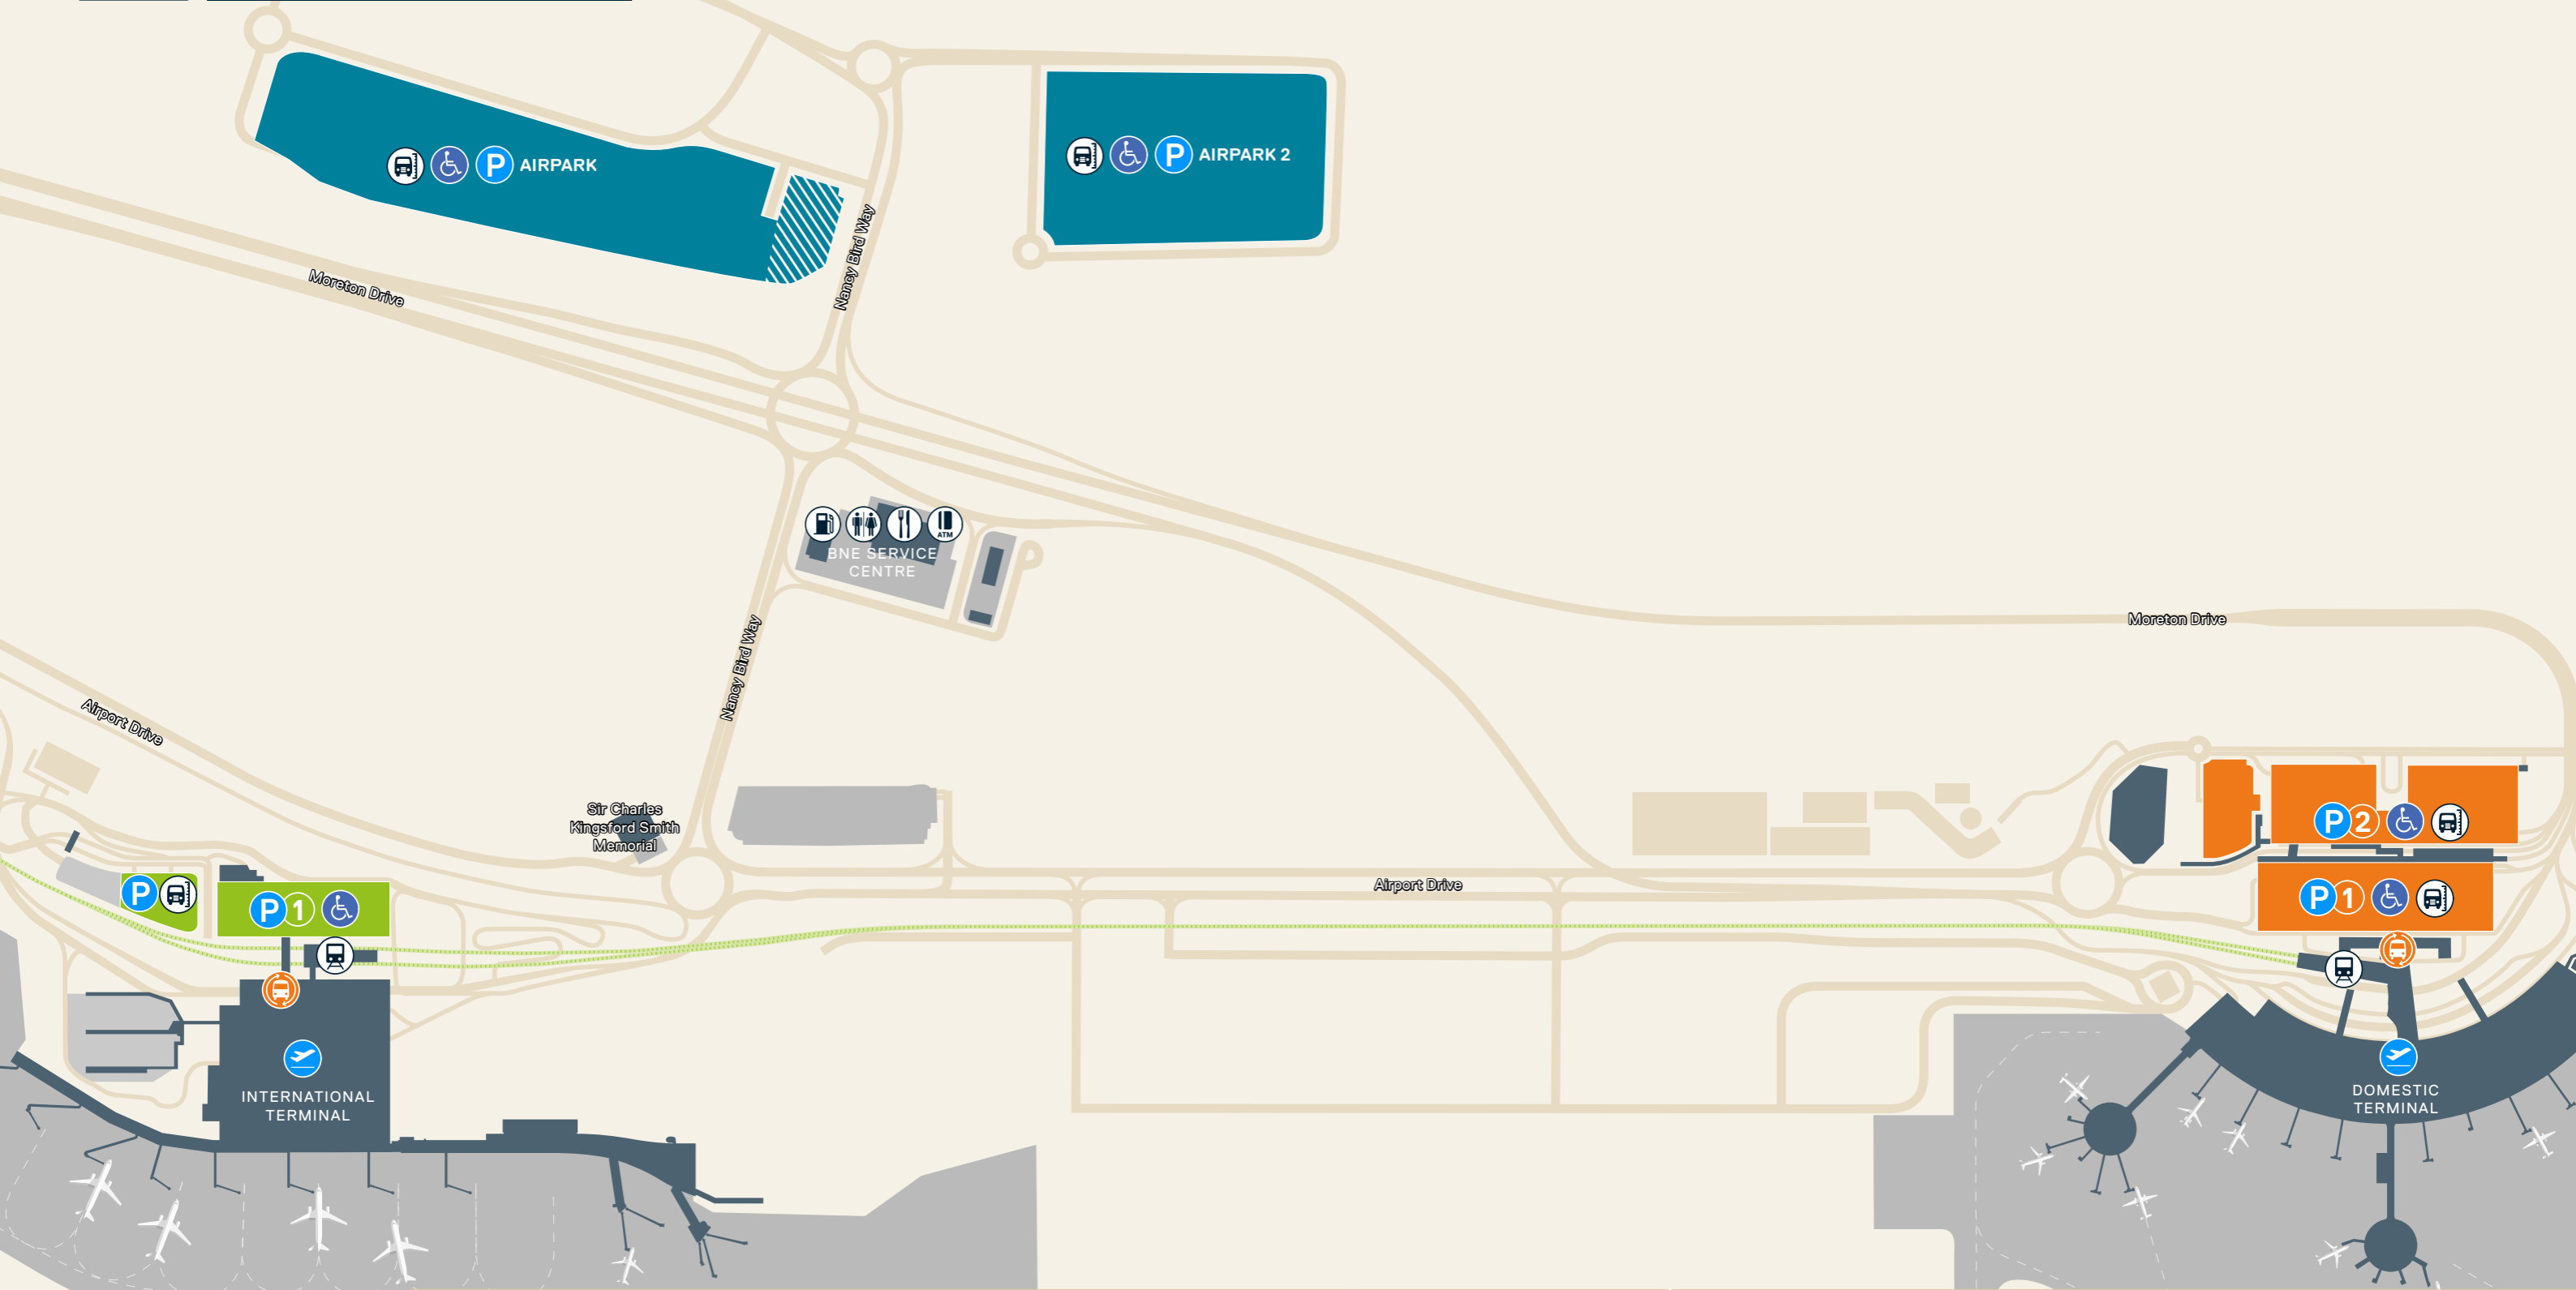

# BRISBANE AIRPORT PARKING MAP

**P1**  
**DOMESTIC MULTI-LEVEL CAR PARK**  
 • RENTAL CARS Level 1  
 • PARKSHORT Level 2  
 • PARKPREMIUM Level 3 and Level 4  
 • PARKLONG Level 5-9

**P2**  
**DOMESTIC MULTI-LEVEL CAR PARK**  
 • PARKLONG Level 1-2, 4-6  
 • PARK&FLY Level 3

**P**  
**INTERNATIONAL OVER HEIGHT PARKING AREA**  
 • For vehicles over 2.4 metres  
 • PARKSHORT

**P1**  
**INTERNATIONAL MULTI-LEVEL CAR PARK**  
 • PARKVALET Level 1  
 • PARKSHORT Level 2-5  
 • PARKLONG Level 2-5

**TERMINALS**  
**TRANSFER BUS**  
**TRAIN STATION**

**P** **PARKING**  
**TRAIN LINE**  
**MAIN ROADS**

**AIRPARK UNDERCOVER PARKING**  
**HEIGHT RESTRICTION**  
 P1 height restriction is 2.25m and P2 height restriction is 2.4m. All over height vehicles can park at AIRPARK.

Accessible parking spaces available on Level 2-9 of P1 car park and all levels of P2 car park. Parking spaces are in close proximity to lifts on each level. There are no accessible parking bays on Level 5 (P1).