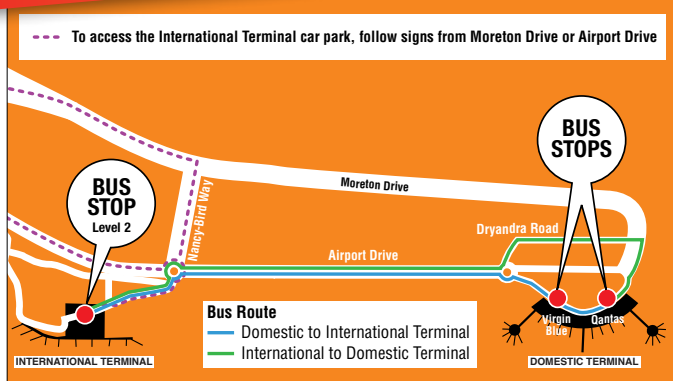

AVOID PARKING DELAYS!

The **free bus** – it's bright orange – departs every 20 minutes from Level 2 of the International Terminal, between 5:10am and 10:50pm, every day.

The journey to the Domestic Terminal is approximately 10 minutes.

Parking rates at the International Terminal

1 day	$30.00
2 days	$50.00
3 days	$70.00
4 days	$80.00
5 days	$90.00
6 days	$95.00
7 days	$99.00
8 days*	$110.00

* Additional $10 per day thereafter.

To estimate your parking rates, visit Brisbane Airport Parking's online calculator at www.bne.com.au/to-from-airport/brisbane-airport-parking/brisbane-airport-parking-international-terminal

FREE BUS ROUTE

For more information phone 1300 732 240 or visit www.brisbaneairport.com.au