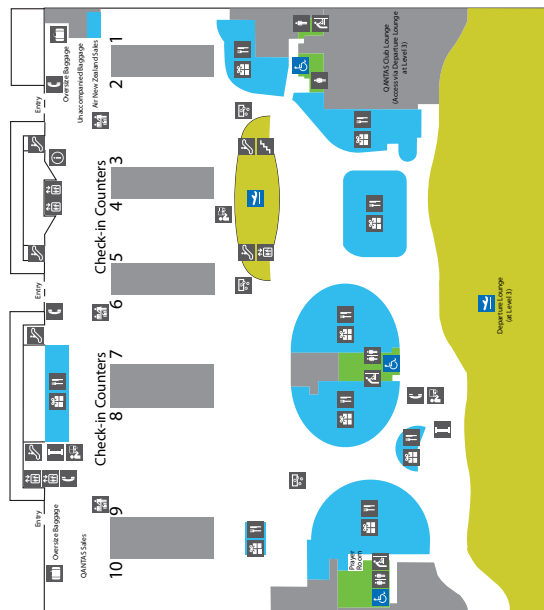

# Brisbane International Airport International Terminal Building Level 4

# Brisbane International Airport International Terminal Building Level 4 - Check-in & Retail Precinct