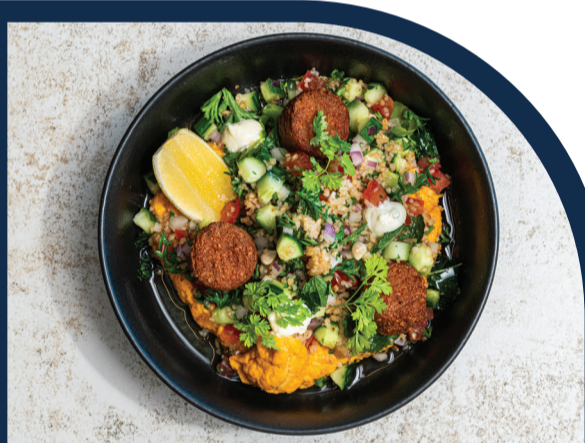

The Independent

CHEF IN RESIDENCE
FRANK BURGER

BAR SNACKS

PACIFIC OYSTERS 6 EA (GF, DF)
Natural, finger lime dressing

SALMON TACOS 12 EA (DF)
Sesame, cucumber

FRIED SALT & PEPPER CALAMARI 22 (DF)
w/ crispy chilli oil

CAULIFLOWER POPCORN 16 (V)
w/ tahini dressing

ROAST PUMPKIN HUMMUS 16 (VG, GF)
w/ cassava crackers

FIVE SPICE FRIED CHICKEN WINGS 18 (DF)
w/ chilli crisp sauce

MOOLOOLABA PRAWN BUCKET 28 (GFO, DF)
Thin cut chips, cocktail sauce

SALADS

ICEBERG SALAD WEDGE 18 (GFO)
Caesar sauce, boiled egg, anchovies, parmesan, pangrattato

HEIRLOOM CHERRY TOMATO BURRATA SALAD 26 (V/GF)
w/ basil, oak lettuce, balsamic glaze

FALAFEL KERFUFFLE SALAD 22 (V)
Chickpea falafel, tabouleh, roast pumpkin, hummus

BURGERS & ROLLS

All served with fries or house slaw

QLD LONGHORN CHEESEBURGER WITH THE LOT 32 (GFO)
Longhorn beef patty, cheese, bacon, tomato, lettuce, fried onion rings, special sauce

GO NAKED

Strip the bun on any burger for crispy butter lettuce to make it low carb